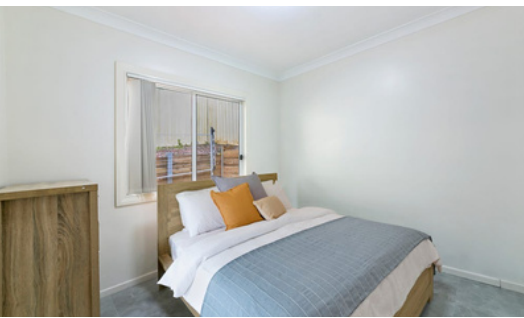

FARNSWOTH - GRANNY FLAT A

FEATURES

- TWO BEDROOM ✓
- MODERN KITCHEN ✓
- LARGE LIVING / DINING ✓
- CLOSE TO TRANSPORT ✓
- 24/7 SUPPORT ✓
- LARGE ALFRESCO ✓